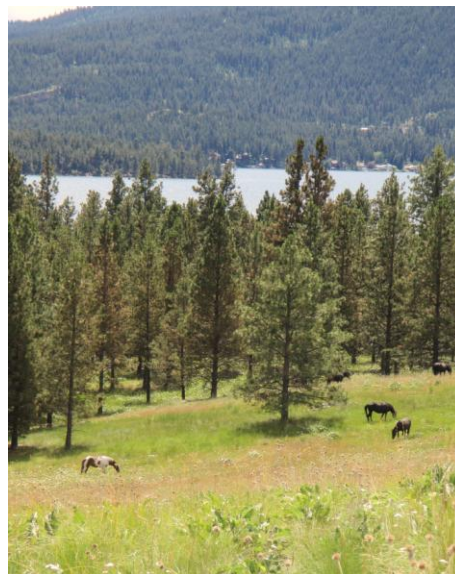

WESTERN MT RPCV

Membership Profile

January 2017

Western MT RPCV TOTAL: 67 Members

- **Missoula Area:** 39
- **Western MT:** 12
- **Helena Area:** 6
- **Kalispell area** 4
- **Bozeman Area** 1
- **Great Falls area** 3
- **Out of State** 1
- **Out of Country** 1